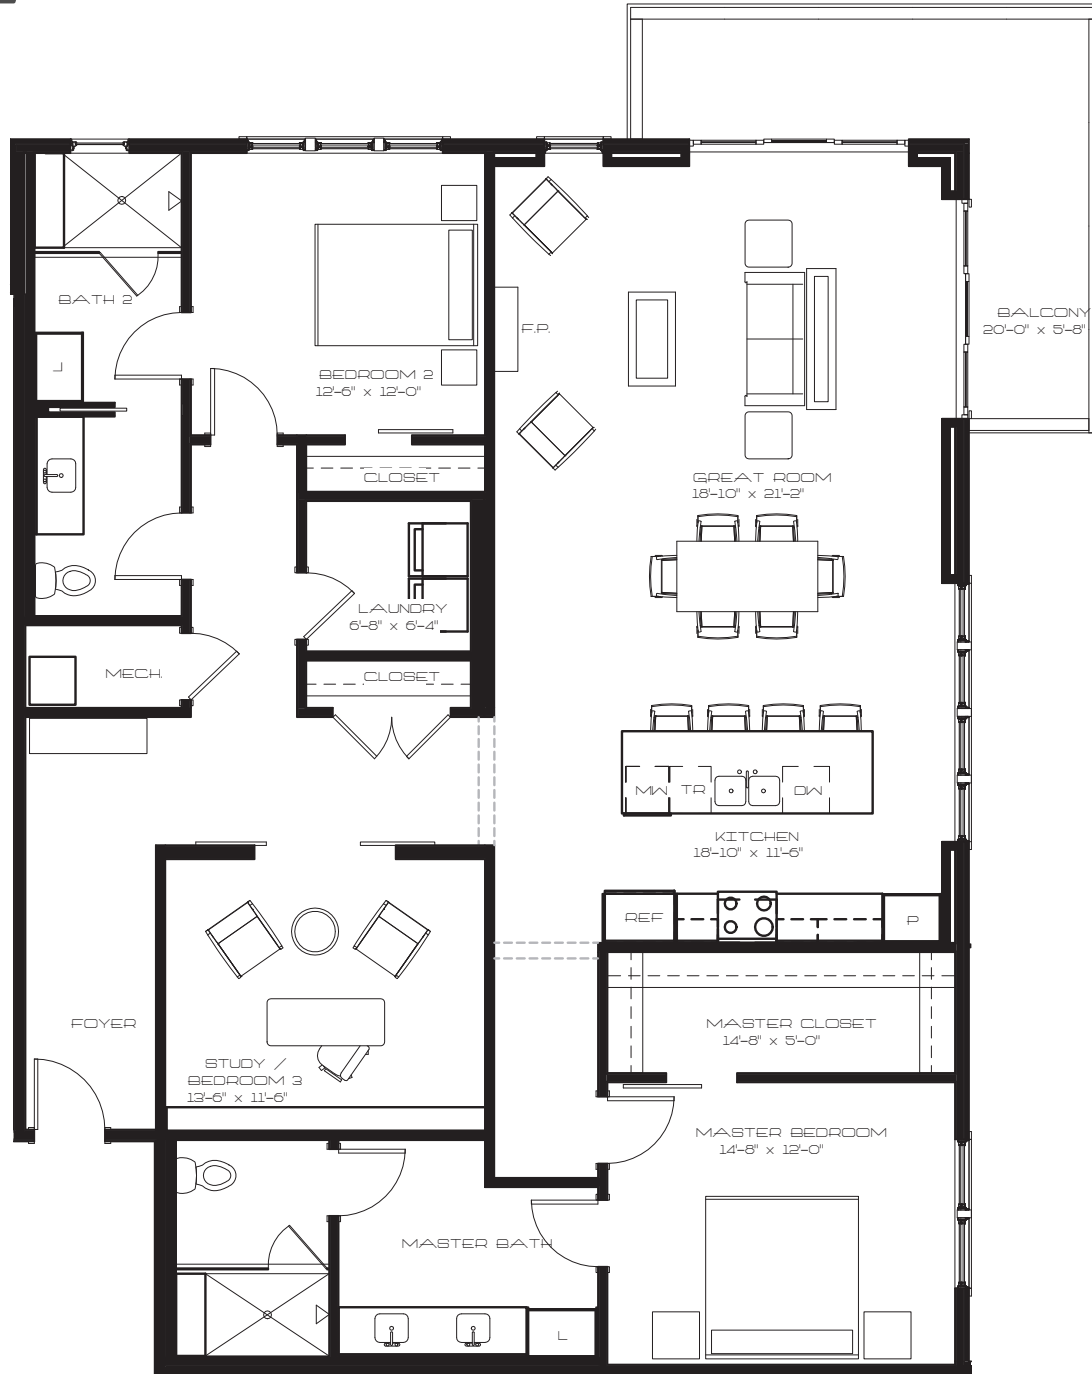

MARKLEY PLACE

UNIT C

Heated Sq. Ft.
2088

Terrace Sq. Ft.
176

864.622.1240 • MARKLEYPLACE.COM