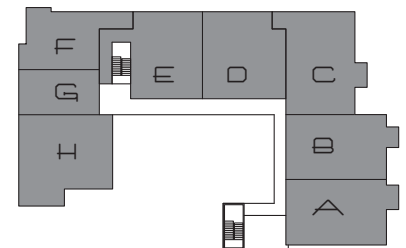

MARKLEY PLACE

UNIT F

Heated Sq. Ft.
1407

Terrace Sq. Ft.
93

↑ Markley Street ↓

864.622.1240 • MARKLEYPLACE.COM