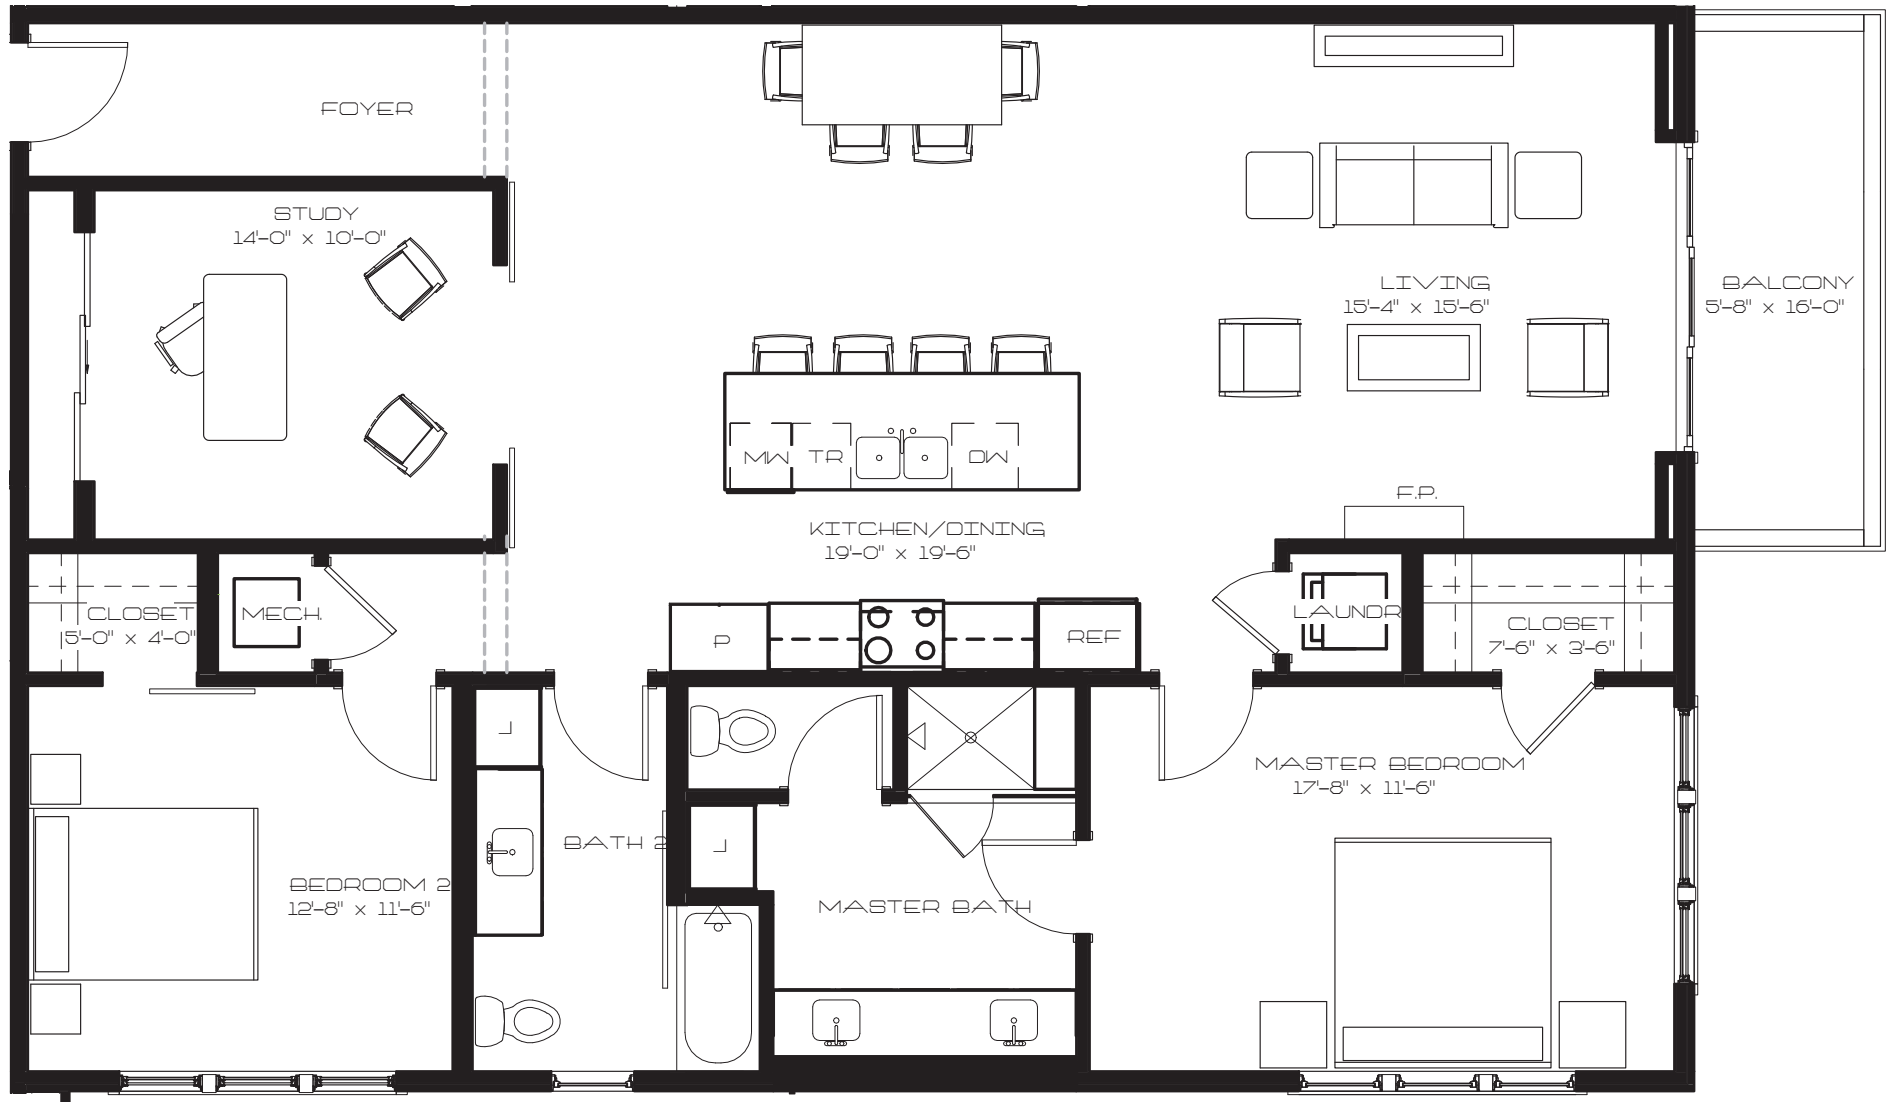

MARKLEY PLACE

UNIT A

Heated Sq. Ft.
1664

Terrace Sq. Ft.
87

864.622.1240 • MARKLEYPLACE.COM