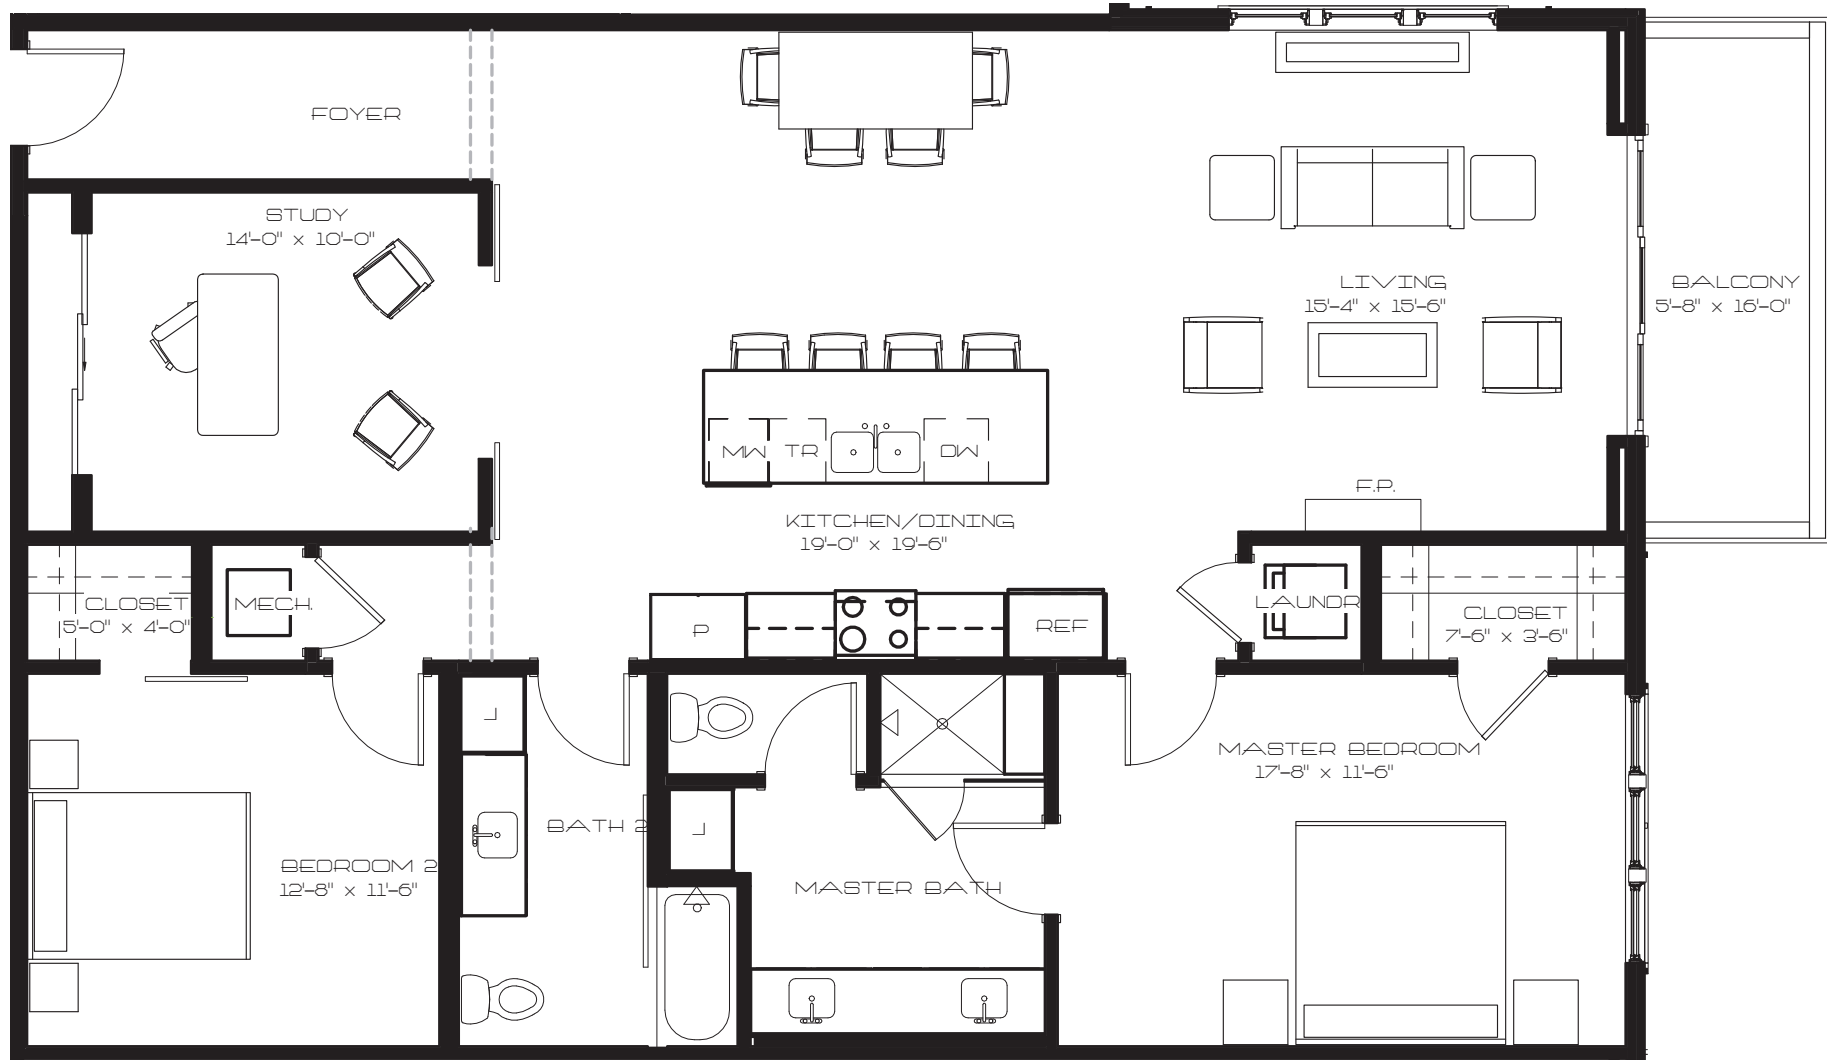

MARKLEY PLACE

UNIT B

Heated Sq. Ft.
1626

Terrace Sq. Ft.
87

864.622.1240 • MARKLEYPLACE.COM