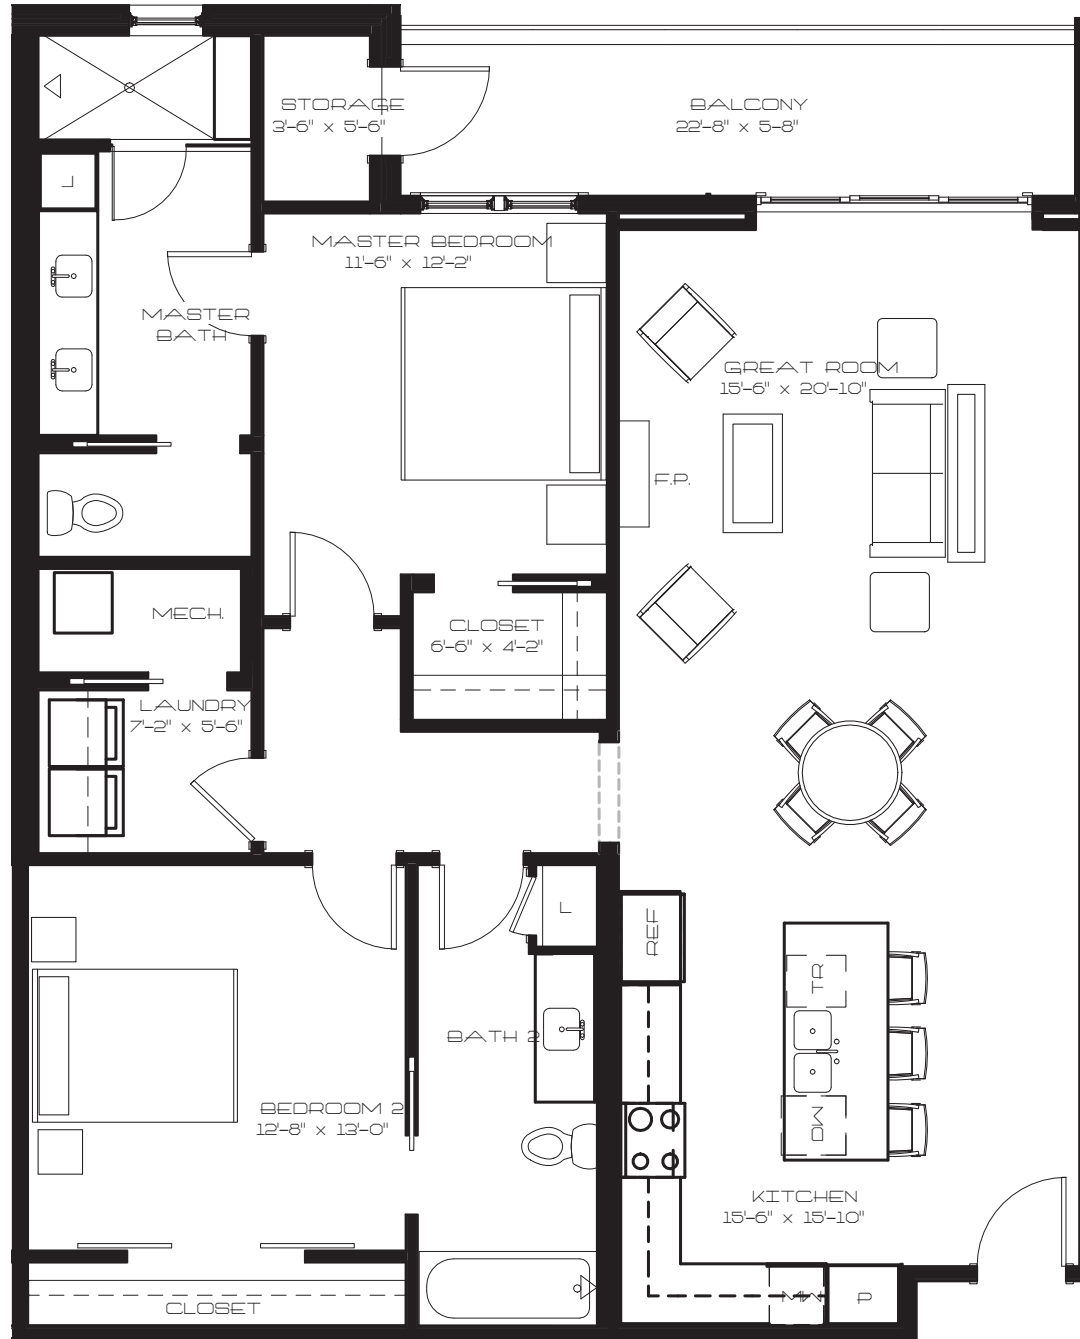

# MARKLEY PLACE

## UNIT D

Heated Sq. Ft.  
1411

Terrace Sq. Ft.  
159

864.622.1240 • MARKLEYPLACE.COM