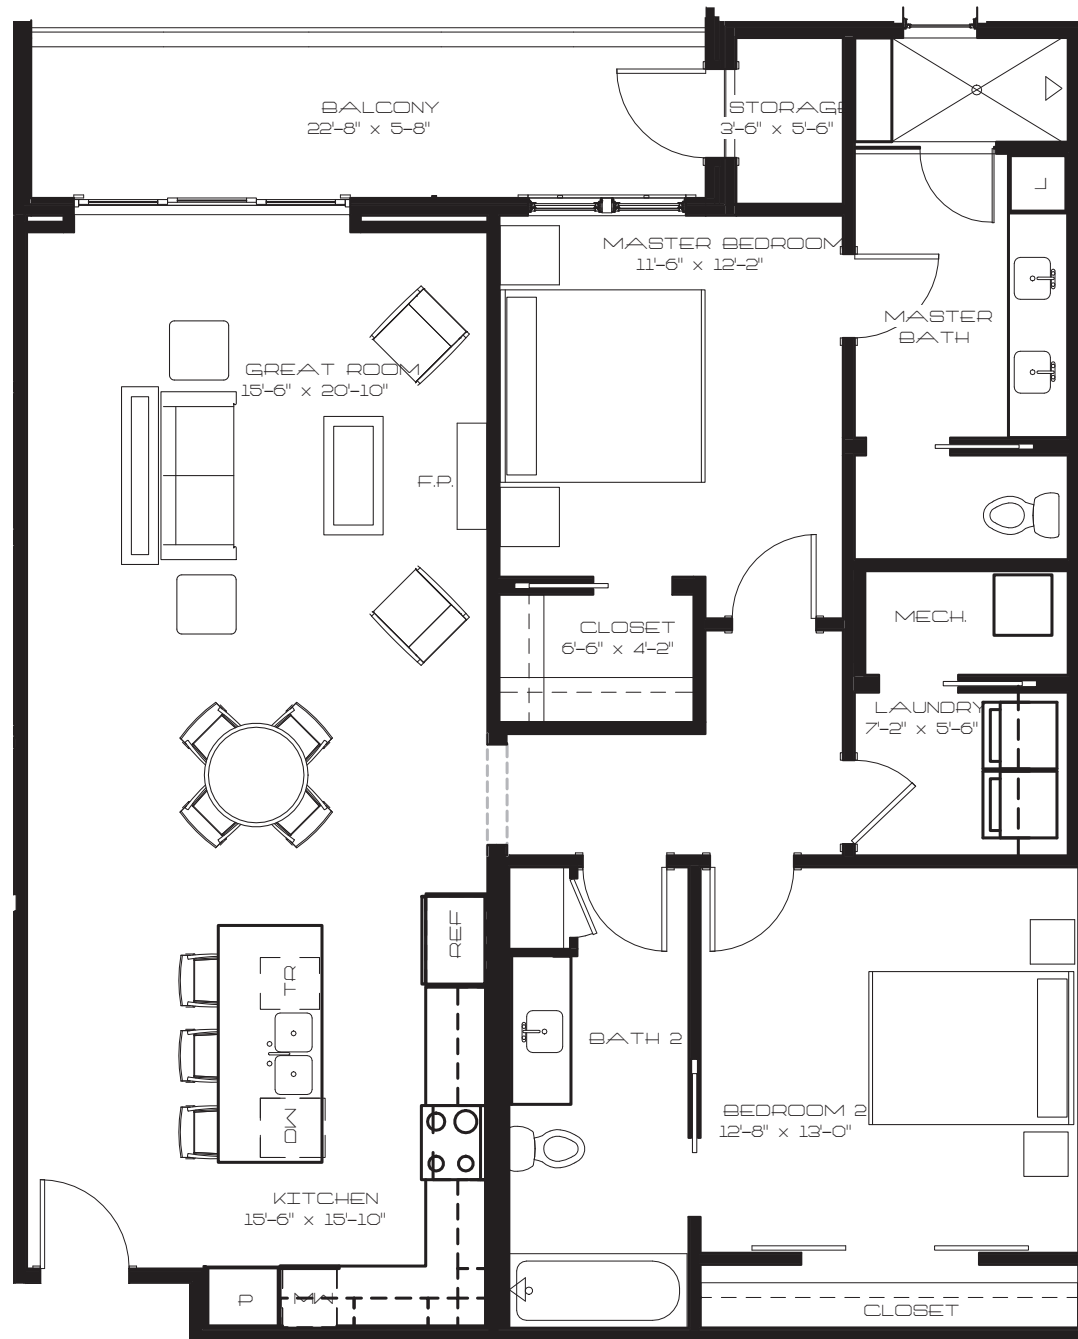

MARKLEY PLACE

UNIT E

Heated Sq. Ft.
1421

Terrace Sq. Ft.
159

864.622.1240 • MARKLEYPLACE.COM